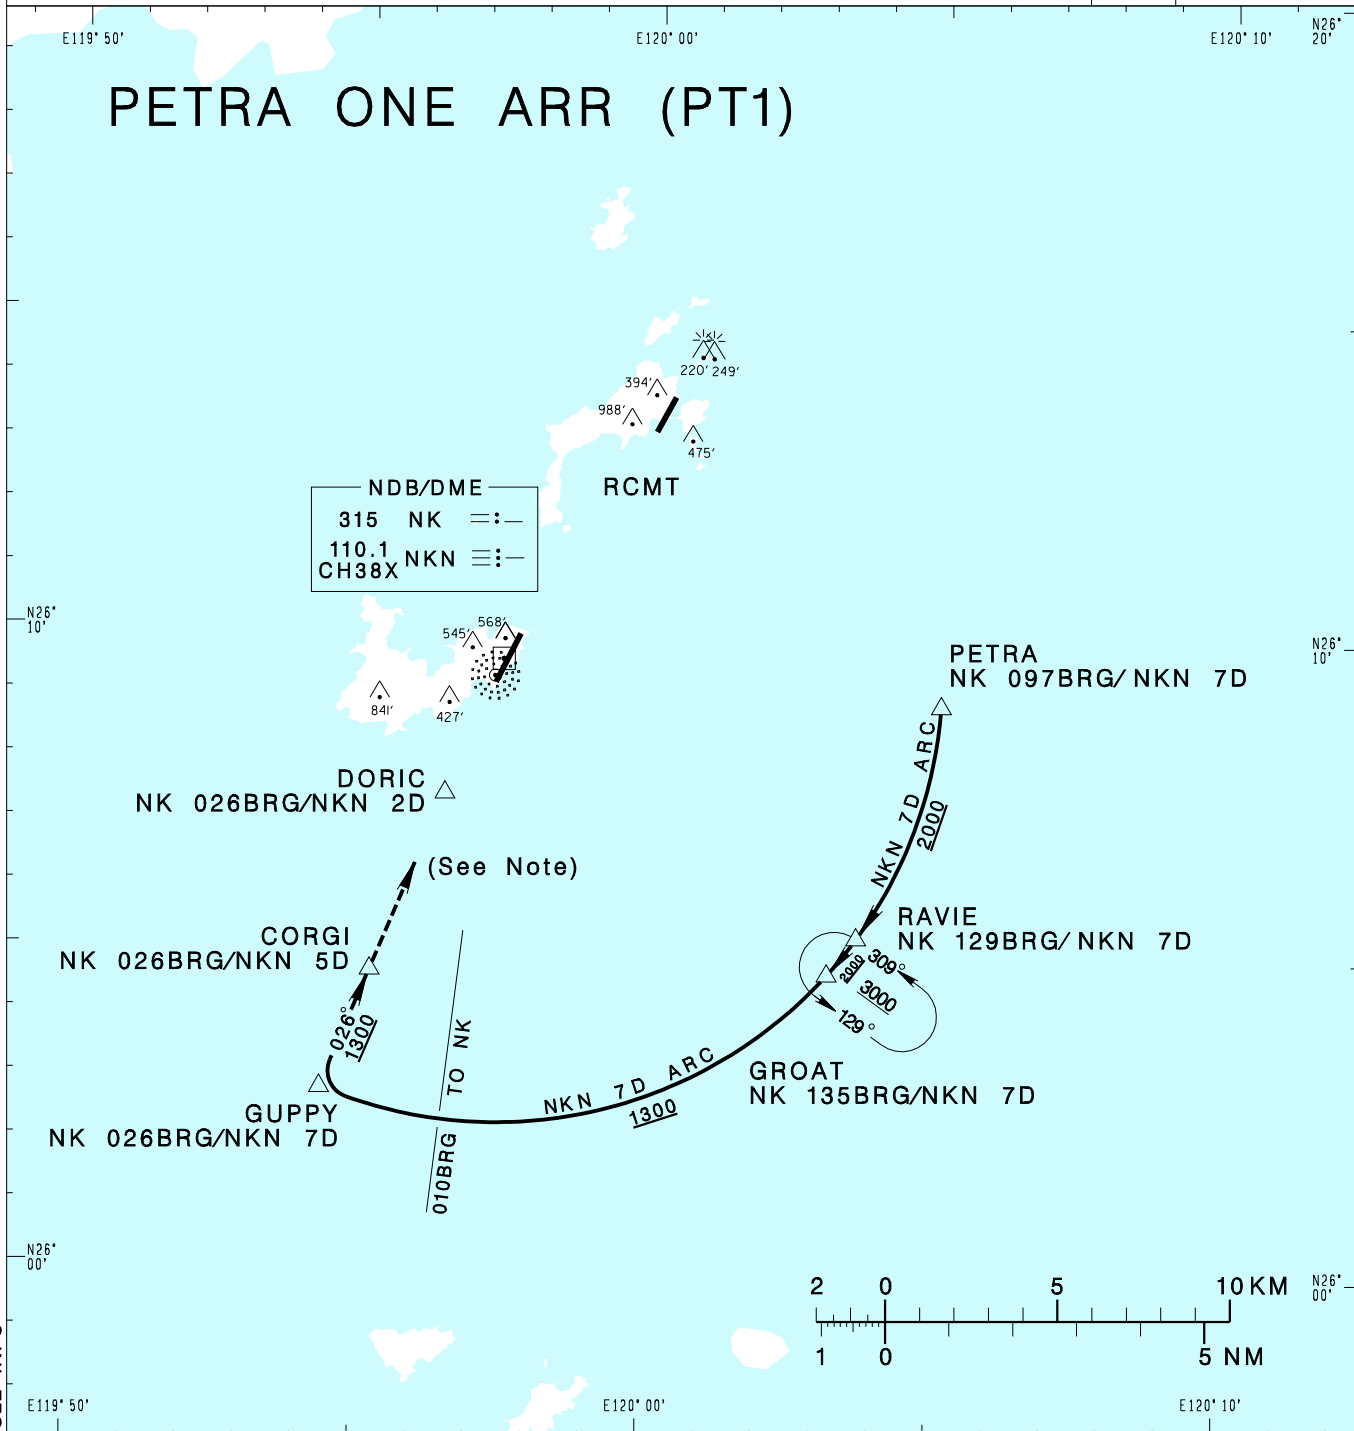

馬祖/南竿機場
MATSUNANGAN AD

RCFG
STAR

TAIPEI APP 121.0 122.3	NANGAN TWR 118.55	ATIS 127.95	<p>MSA NK NDB 25NM</p>	
Apt Elev: 232'		Trans Level: FL130		Trans Alt: 11,000'
BEARINGS ARE MAGNETIC; DISTANCES ARE NAUTICAL MILES; ELEVATIONS, HEIGHTS IN FEET				

CHANGES: UPDATE OBSTACLE INFO

PT1: Depart PETRA / RAVIE, proceed via NKN 7DME arc to track NK 026BRG to CORGI.

Note:
 If unable to maintain VFR before CORGI, climb and maintain 3000ft, proceed via NK 026BRG, cross DORIC at or above 1900ft, turn right to track NK 129BRG, proceed to RAVIE and hold.